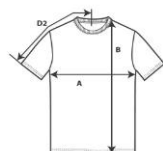

GILDAN®

46000

Performance Adult Core T-Shirt

DETAILS

Weight	159.0 G/SqM (White 156.0 G/SqM)
Content	100% Filament Polyester
Yarn Count	1/150/136
Features	Active fit Sideseamed Wicking properties Snag resistant Seamed single needle 1.9 cms. collar Tear away label Twin needle sleeve and bottom hems
Sizes	S-3XL
Case Packs	S - 3XL 36 PIECES
Colours	15
SKU's	90

SPECIFICATIONS

Centimeters	Tol-	Tol+	S	M	L	XL	2XL	3XL
Chest (A)	1.905	1.905	45.720	50.800	55.880	60.960	66.040	71.120
Length from HPS (B)	2.540	2.540	71.120	73.660	76.200	78.740	81.280	83.820
Sleeve length (Centre back) (D2)	1.905	1.905	42.545	45.720	48.895	52.070	55.245	58.420
Inches	Tol-	Tol+	S	M	L	XL	2XL	3XL
Chest (A)	0.750	0.750	18.000	20.000	22.000	24.000	26.000	28.000
Length from HPS (B)	1.000	1.000	28.000	29.000	30.000	31.000	32.000	33.000
Sleeve length (Centre back) (D2)	0.750	0.750	16.750	18.000	19.250	20.500	21.750	23.000