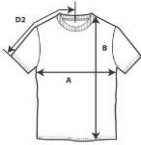

**GILDAN®**

**42000B**

**Performance Youth T-Shirt**

**DETAILS**

<b>Weight</b>	170.0 G/SqM (White 161.0 G/SqM)
<b>Content</b>	100% Polyester
<b>Yarn Count</b>	29/1
<b>Features</b>	Wicking properties Snag resistant Seamed single needle 1.9 cms. collar Tear away label and double-satin shoulder label Twin needle sleeve and bottom hems Sideseamed CPSIA Tracking Label Compliant
<b>Sizes</b>	XS-XL
<b>Case Packs</b>	XS - XL 36 PIECES
<b>Colours</b>	7
<b>SKU's</b>	35

**SPECIFICATIONS**

	<b>Tol-</b>	<b>Tol+</b>	<b>XS</b>	<b>S</b>	<b>M</b>	<b>L</b>	<b>XL</b>
<b>Centimeters</b>							
<b>Chest (A)</b>	2.540	2.540	35.560	40.640	43.180	45.720	48.260
<b>Length from HPS (B)</b>	2.540	2.540	45.720	52.070	55.880	59.690	63.500
<b>Sleeve length (Centre back) (D2)</b>	2.540	2.540	29.210	34.290	36.830	39.370	41.910
<b>Inches</b>							
<b>Chest (A)</b>	1.000	1.000	14.000	16.000	17.000	18.000	19.000
<b>Length from HPS (B)</b>	1.000	1.000	18.000	20.500	22.000	23.500	25.000
<b>Sleeve length (Centre back) (D2)</b>	1.000	1.000	11.500	13.500	14.500	15.500	16.500